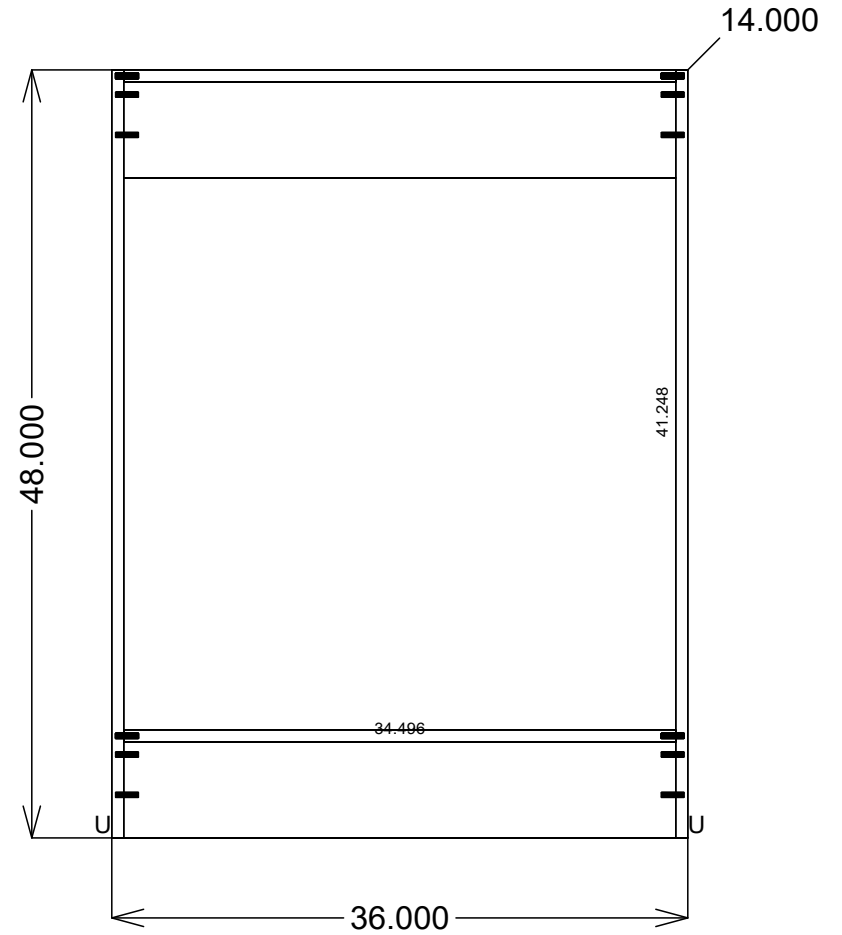

Wall Hang 36x48x14

CEC Closets

Cutting Edge Components
2237 S. 16th Street Phoenix, Arizona 85034
602-442-4400