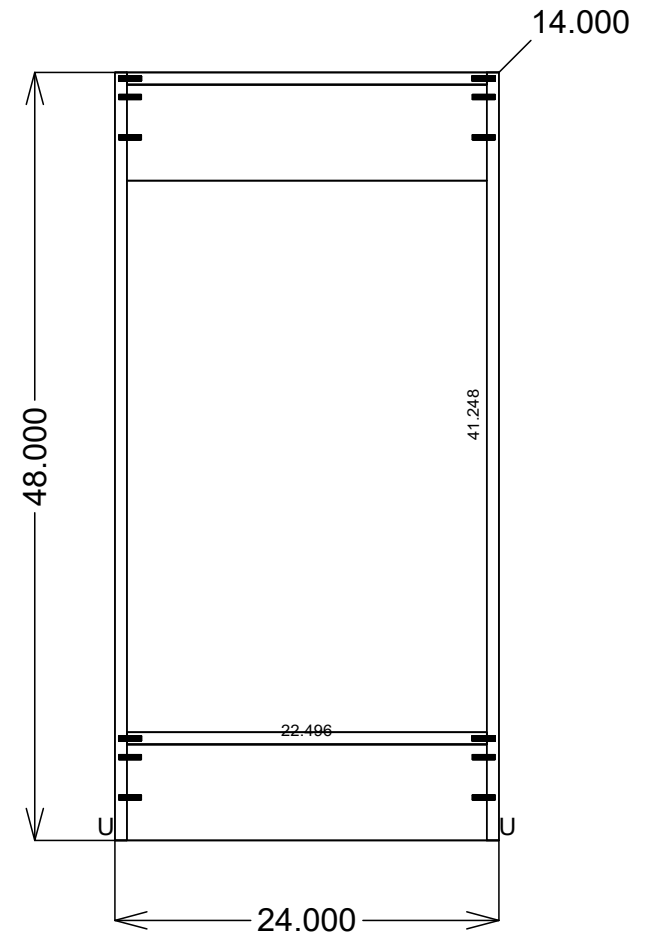

Wall Hang 24x48x14

CEC Closets