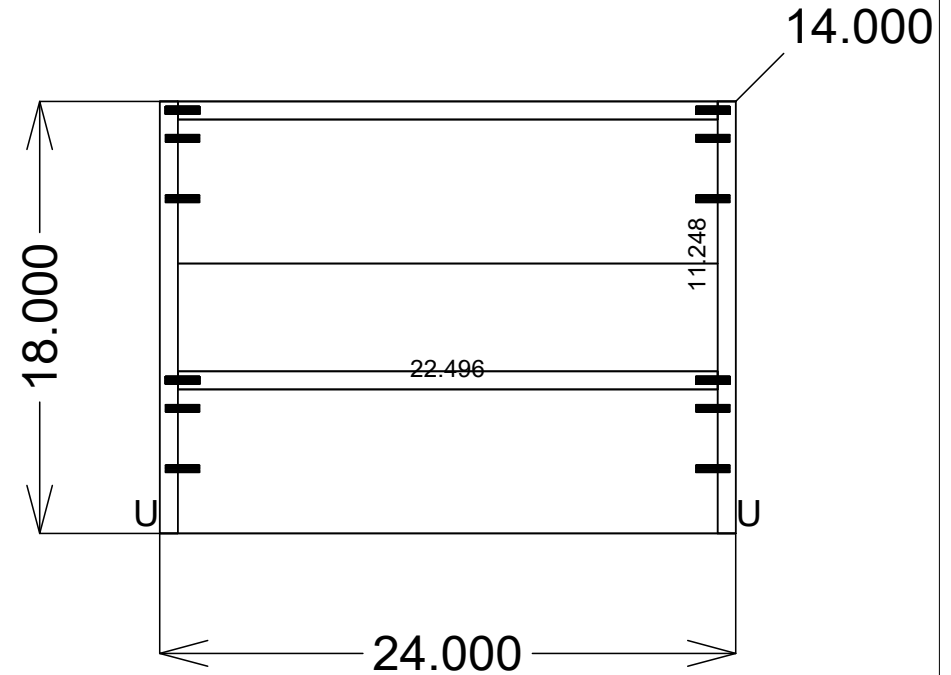

Wall Hang 24x18x14

CEC Closets

Cutting Edge Components
2237 S. 16th Street Phoenix, Arizona 85034
602-442-4400