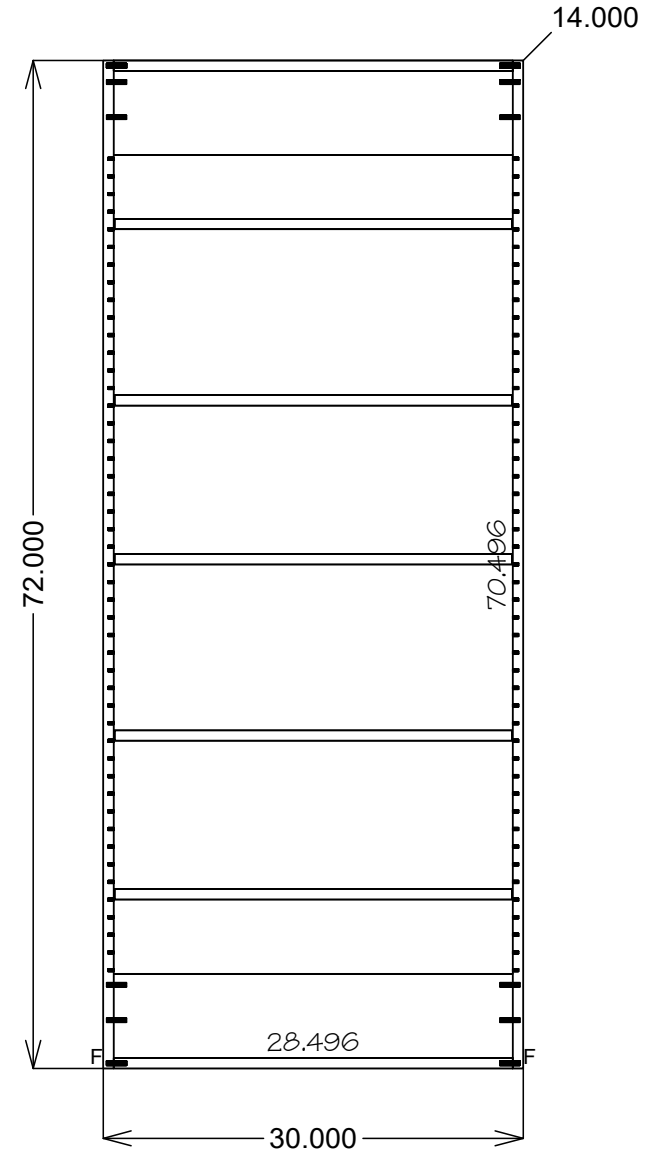

Wall Hang 30x72x14

CEC Closets

Cutting Edge Components
2237 S. 16th Street Phoenix, Arizona 85034
602-442-4400