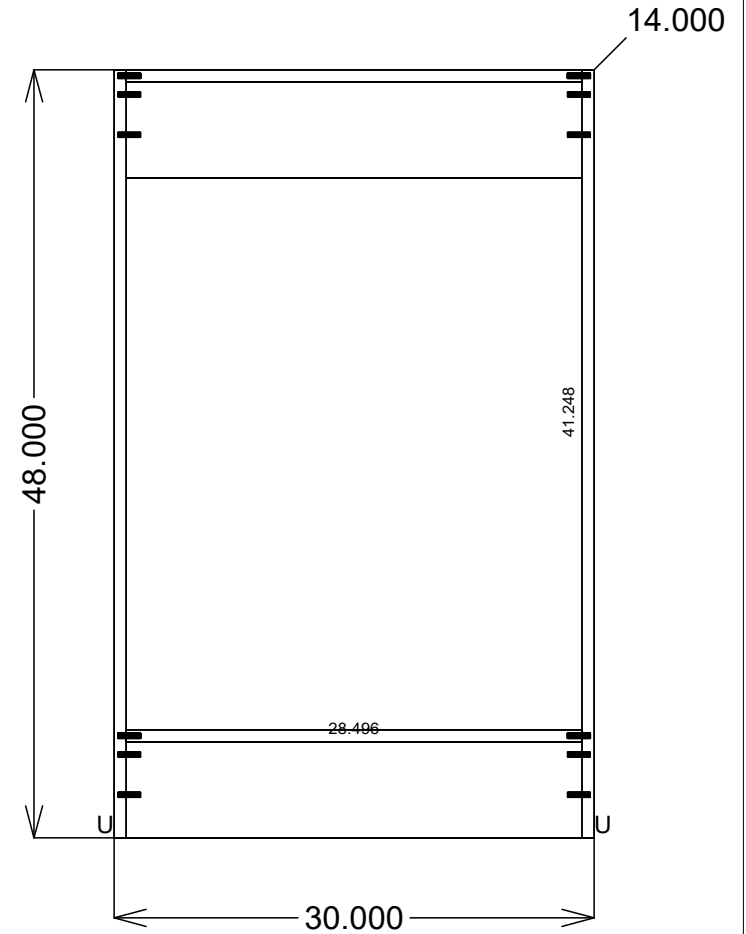

Wall Hang 30x48x14

CEC Closets

Cutting Edge Components
2237 S. 16th Street Phoenix, Arizona 85034
602-442-4400