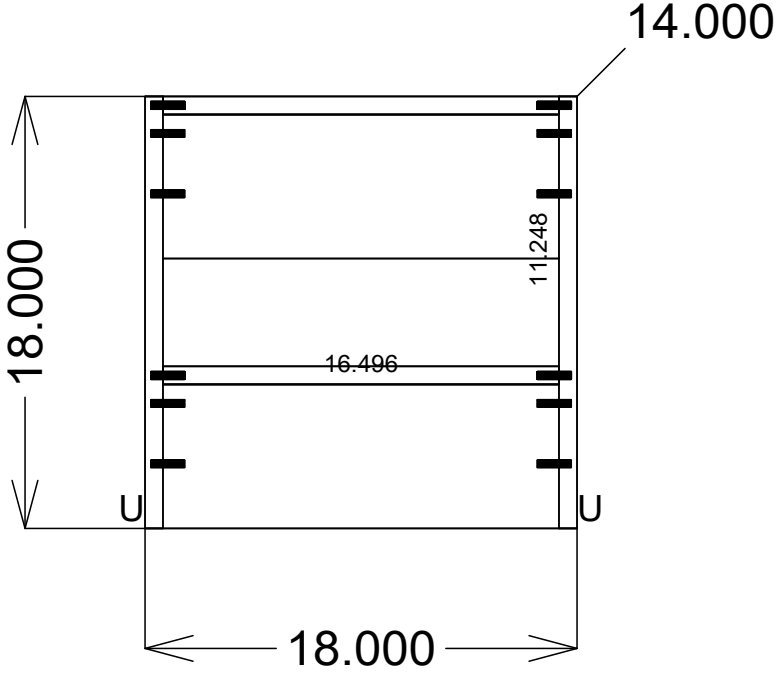

Wall Hang 18x18x14

CEC Closets

Cutting Edge Components
2237 S. 16th Street Phoenix, Arizona 85034
602-442-4400