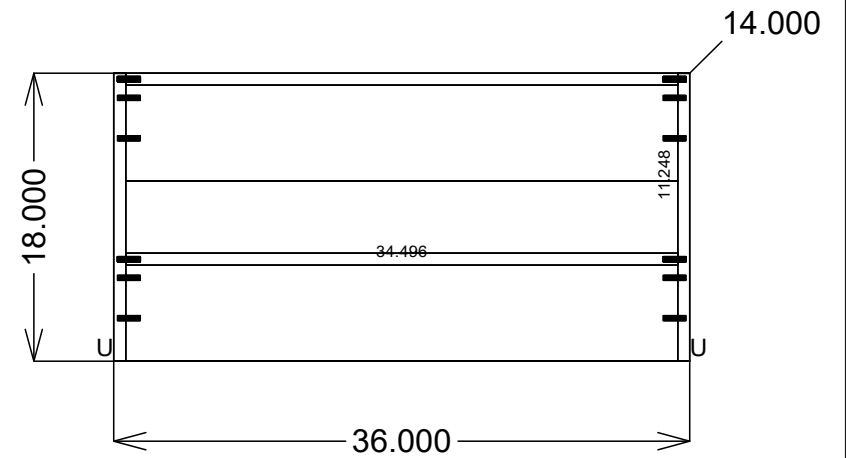

Wall Hang 36x18x14

CEC Closets

Cutting Edge Components
2237 S. 16th Street Phoenix, Arizona 85034
602-442-4400